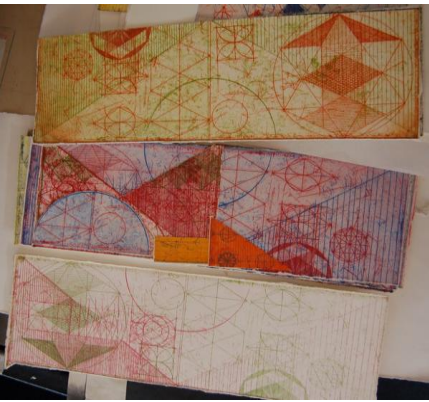

2 colour etching on paper 23 x 15 35 x 23.5

two proofs

not signed, not dated

untitled blue geometry

blue etching on paper 23 x 15 35 x 23.5

not signed, not dated

untitled geometry - proofs for artists' book - many parts cut out or are off-cut shapes