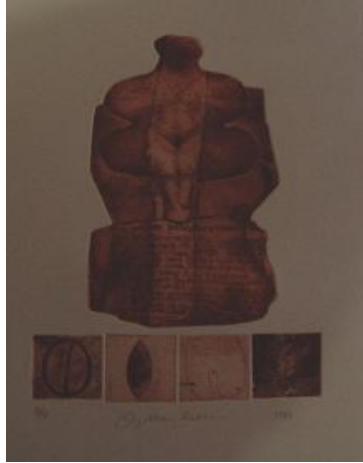

Ishtar

1981

red-brown etching on paper

29 x 20 53 x 32.5

1-8/2008

signed lower centre "Gillian Mann" dated lower right "1981"