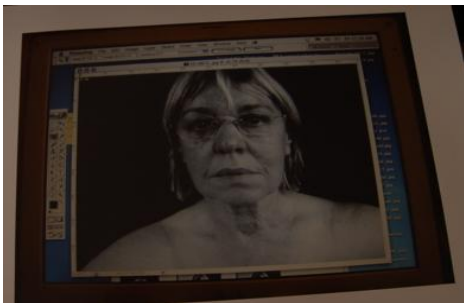

photograph of computer screen of photoshop file with black and white GM self portrait head and shoulders colour digital photograph 42 x 56 52 x 70 not signed, not dated