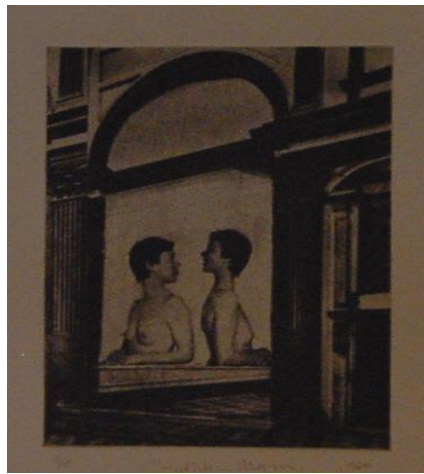

24.2 x 17.2

81 x 60.5

signed verso "Gillian Mann 1980" written on back of frame

**small self portrait**

1980

etching on paper

8.1 x 8.4

53.5 x 39.5

1-10/10, proof

signed lower centre "Gillian Mann" dated lower right "1980"

**self portrait** 1981 etching on paper 21.7 x 16.8 39.5 x 26.8 proof 1,2/2 signed lower centre "Gillian Mann" and dated lower right "1981".

**self portrait** 1981 etching on paper 11.5 x 14.2 39.5 x 26.8 30/09/2006 signed lower centre "Gillian Mann" and dated lower right "1981".

**self portrait** 1980 photoetching on paper 22.4 x 17.6 53.5 x 39.5 1-5/5 signed lower centre "Gillian Mann" dated lower right "1980"