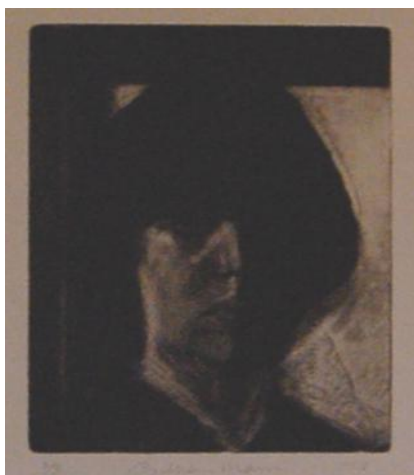

self portrait

1978

etching on
paper

21.2 x
16.5

53.5 x
39.5

7 proofs, 1-
3/3

edition signed lower centre
"Gillian Mann" and dated
lower right "1978", proofs not
signed, not dated