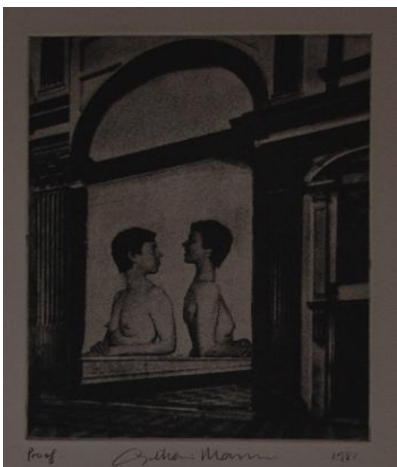

double self portrait 1981 photoetching on paper 23 x 17.5 39.5 x 26.8 proof signed lower centre "Gillian Mann" and dated lower right "1981".